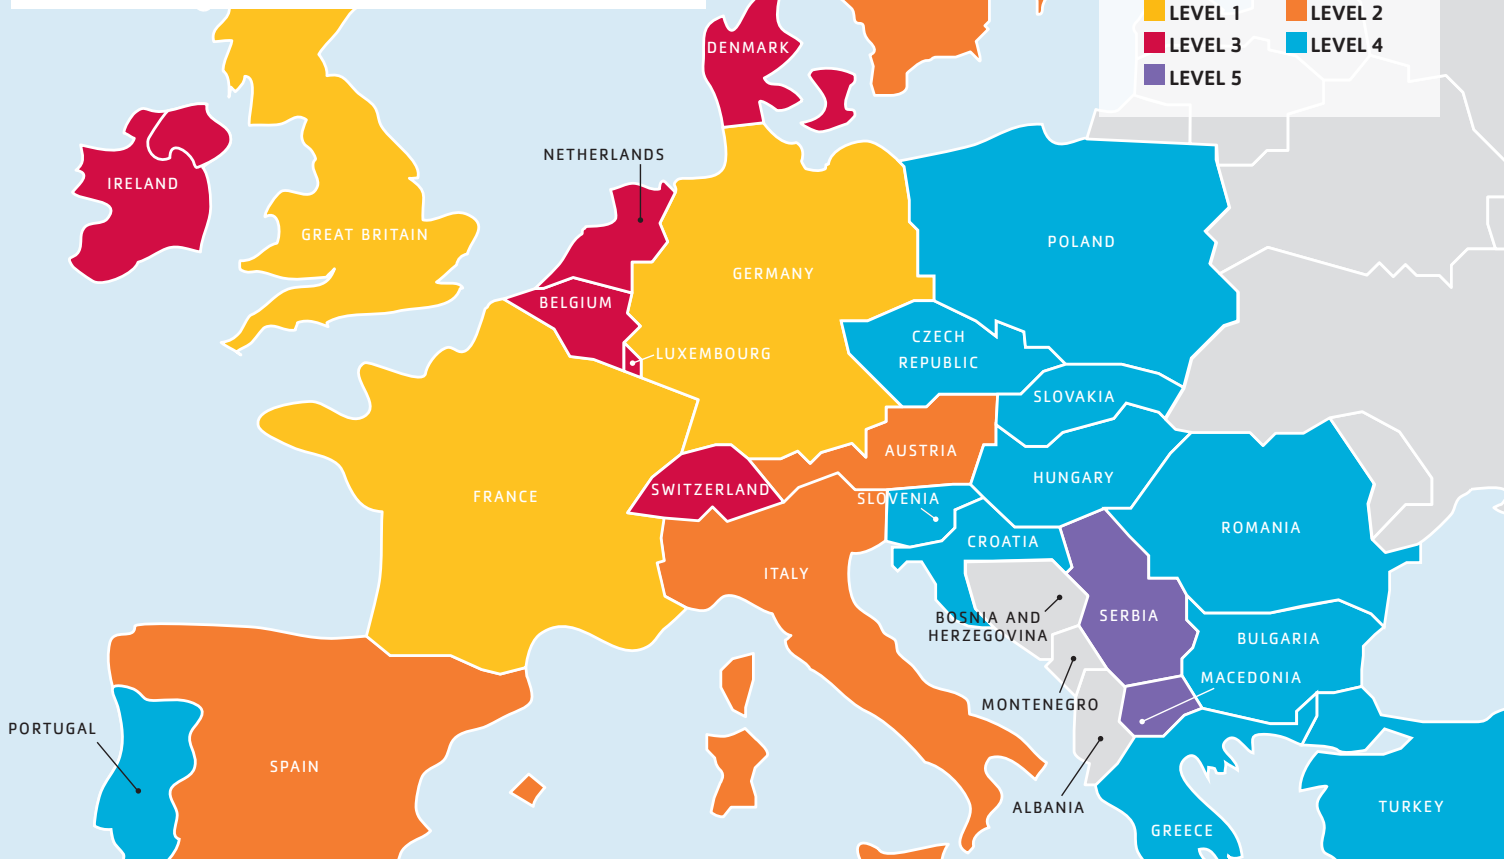

# Interrail

## PASSES

How to pick your One-Country Pass or Global Pass

PRICE LEVEL 1	Youth Std. class	Adult Std. class	Adult 1st class
3 days travel within 1 month	£153	£197	£262
4 days travel within 1 month	£163	£217	£289
6 days travel within 1 month	£206	£275	£367
8 days travel within 1 month	£230	£304	£406
PRICE LEVEL 4	Youth Std. class	Adult Std. class	Adult 1st class
3 days travel within 1 month	£57	£76	£100
4 days travel within 1 month	£69	£93	£122
6 days travel within 1 month	£93	£122	£163
8 days travel within 1 month	£106	£144	£291

PRICE LEVEL 2	Youth Std. class	Adult Std. class	Adult 1st class
3 days travel within 1 month	£130	£169	£225
4 days travel within 1 month	£153	£192	£254
6 days travel within 1 month	£186	£249	£331
8 days travel within 1 month	£218	£289	£384
PRICE LEVEL 5	Youth Std. class	Adult Std. class	Adult 1st class
3 days travel within 1 month	£42	£56	£75
4 days travel within 1 month	£58	£77	£101
6 days travel within 1 month	£81	£104	£139
8 days travel within 1 month	£92	£123	£166

PRICE LEVEL 3	Youth Std. class	Adult Std. class	Adult 1st class
3 days travel within 1 month	£87	£115	£153
4 days travel within 1 month	£107	£145	£193
6 days travel within 1 month	£140	£194	£257
8 days travel within 1 month	£174	£232	£311
GLOBAL PASS OPTIONS	Youth Std. class	Adult Std. class	Adult 1st class
5 days travel within 15 days	£198	£257	£341
7 days travel within 1 month	£243	£306	£406
10 days travel within 1 month	£290	£364	£486
15 continuous days of travel	£335	£402	£536
15 days travel within 1 month	£358	£450	£597
22 continuous days of travel	£370	£470	£627
1 continuous month of travel	£474	£608	£811